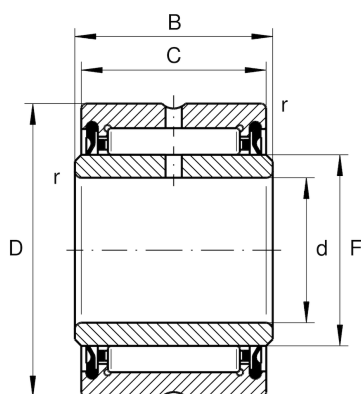

### Needle roller bearing

Schaeffler ID:  
0507752190000

Needle roller bearings NA49..-2RSR,  
dimension series 49, lip seals on both  
sides

X-life

### Main Dimensions & Performance Data

d	25 mm	Bore diameter
D	42 mm	Outside diameter
B	18 mm	Width, inner ring
$C_r$	21,800 N	Basic dynamic load rating, radial
$C_{0r}$	24,200 N	Basic static load rating, radial
$C_{ur}$	4,650 N	Fatigue load limit, radial
$n_{G \text{ Grease}}$	8,600 1/min	Limiting speed for grease lubrication
	0.092 kg	Weight

### Dimensions

F	30 mm	Raceway diameter inner ring
C	17 mm	Width, outer ring
$r_{\min}$	0.3 mm	Minimum chamfer dimension